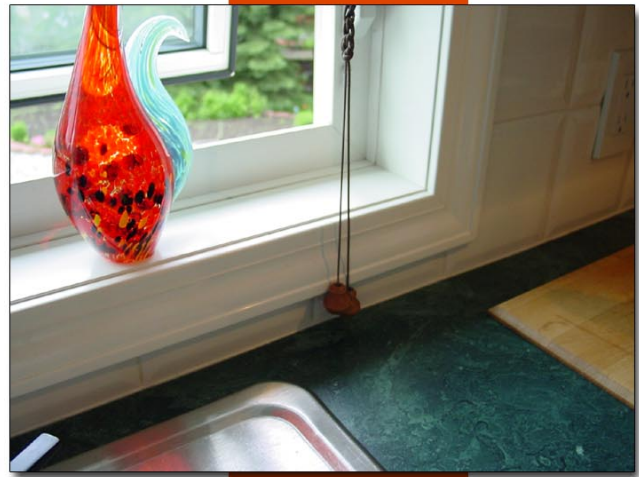

Vinyl Window Wrap

*Maintenance-free trim from
Capitol Glass Northern Windows*

Vinyl window wrap from Capitol Glass Northern Windows is a vinyl extruded window, door, and attic entrance trim available in stock lengths or as pre-assembled, ready to install, boxes.

Not a trim carpenter? Not a problem! Pre-assembled vinyl window wrap comes ready to install with either construction adhesive or traditional finish nails.

Features

- Vinyl extrusion will not rot and is perfect for high moisture environments like kitchens and bathrooms.
- One piece extrusion integrates jamb and trim for a clean, seamless look.
- Pre-assembled boxes are installed in minutes, providing huge savings in installation labor as well as having factory tight mitered corners every time.

Options

- Stock lengths available in 3" and 5 1/4" depths.
- Pre-assembled boxes fabricated to custom jamb depths and window sizes.
- Paint options are available - ask your sales rep!

2300 E. 63rd Ave
Anchorage, AK 99503
907-272-4433 / 800-478-1820
<http://www.cgnw.com>