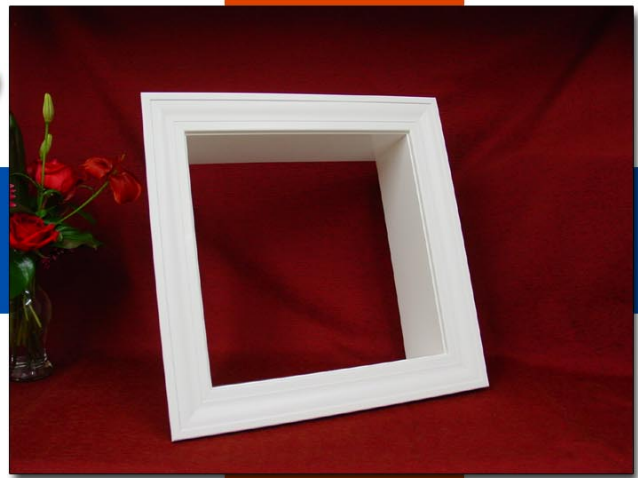

Vinyl Window Wrap

*Maintenance-free trim from
Capitol Glass Northern Windows*

Vinyl window wrap from Capitol Glass Northern Windows is a vinyl extruded window, door, and attic entrance trim available in stock lengths or as pre-assembled, ready to install, boxes.

Not a trim carpenter? Not a problem! Pre-assembled vinyl window wrap comes ready to install with either construction adhesive or traditional finish nails.

Features

- Vinyl extrusion will not rot and is perfect for high moisture environments like kitchens and bathrooms.
- One piece extrusion integrates jamb and trim for a clean, seamless look.
- Pre-assembled boxes are installed in minutes, providing huge savings in installation labor as well as having factory tight mitered corners every time.

Options

- Stock lengths available in 3" and 5 1/4" depths.
- Pre-assembled boxes fabricated to custom jamb depths and window sizes.
- Paint options are available - ask your sales rep!

2300 E. 63rd Ave
Anchorage, AK 99503
907-272-4433 / 800-478-1820
<http://www.cgnw.com>