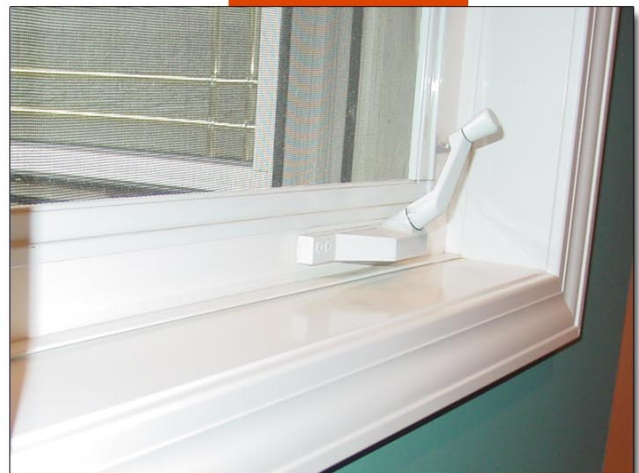

Vinyl Window Wrap

*Maintenance-free trim from
Capitol Glass Northern Windows*

Vinyl window wrap from Capitol Glass Northern Windows is a vinyl extruded window, door, and attic entrance trim available in stock lengths or as pre-assembled, ready to install, boxes.

Not a trim carpenter? Not a problem! Pre-assembled vinyl window wrap comes ready to install with either construction adhesive or traditional finish nails.

Features

- Vinyl extrusion will not rot and is perfect for high moisture environments like kitchens and bathrooms.
- One piece extrusion integrates jamb and trim for a clean, seamless look.
- Pre-assembled boxes are installed in minutes, providing huge savings in installation labor as well as having factory tight mitered corners every time.

Options

- Stock lengths available in 3" and 5 1/4" depths.
- Pre-assembled boxes fabricated to custom jamb depths and window sizes.
- Paint options are available - ask your sales rep!

2300 E. 63rd Ave
Anchorage, AK 99503
907-272-4433 / 800-478-1820
<http://www.cgnw.com>